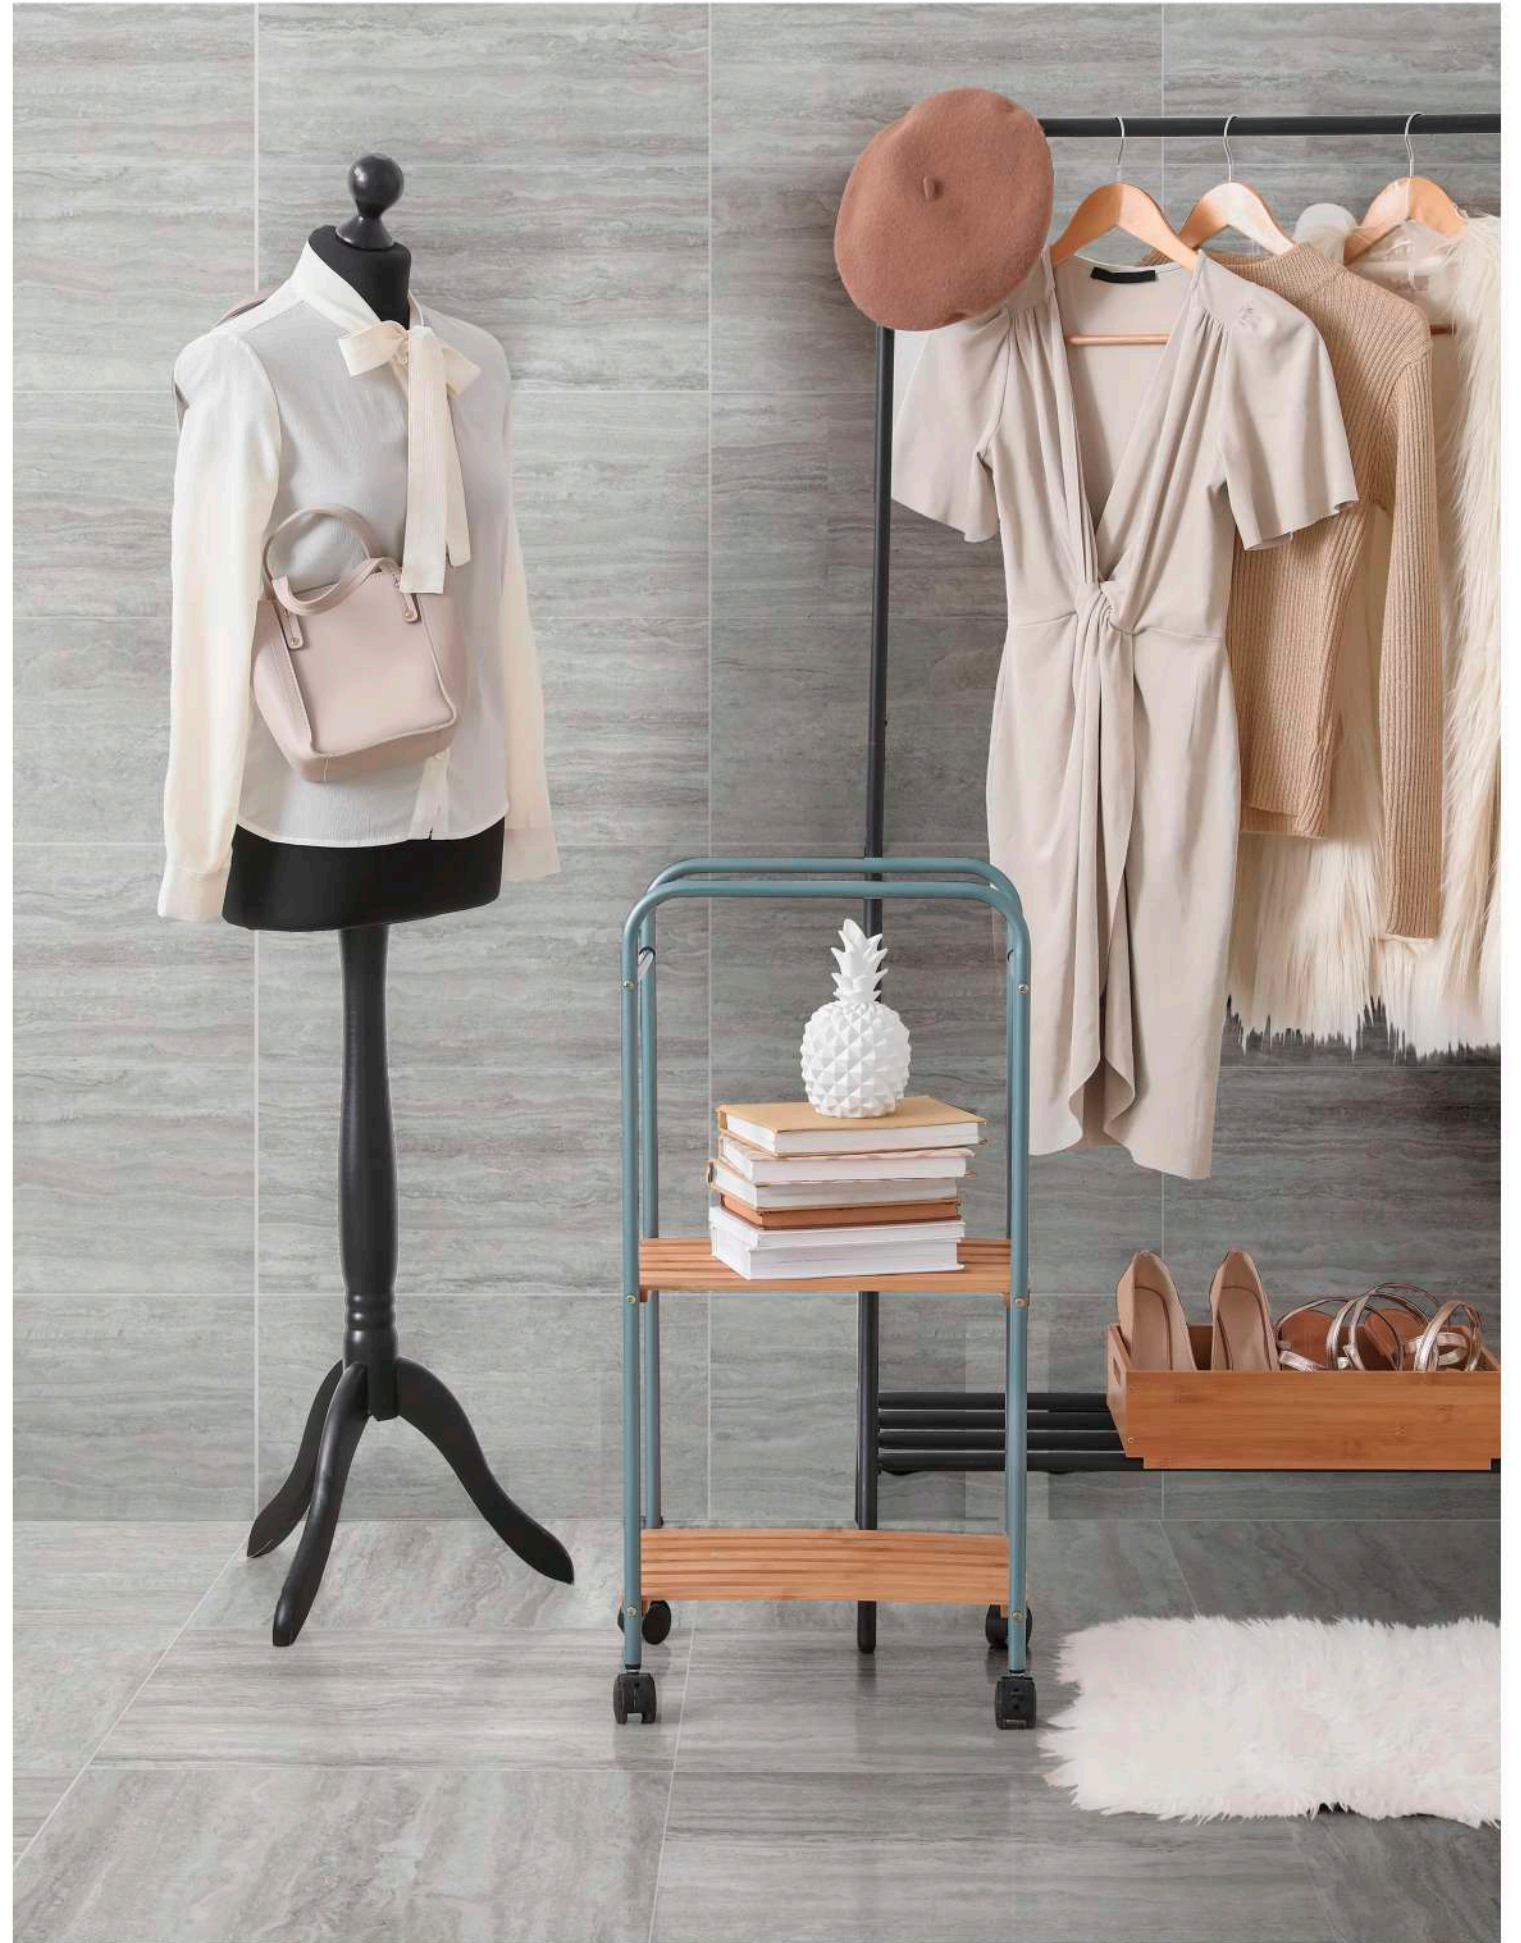

TRAVERTINE

RIVESTIMENTO/WALL 30X60CM SILVER
PAVIMENTO /FLOOR 60X60 CM SILVER